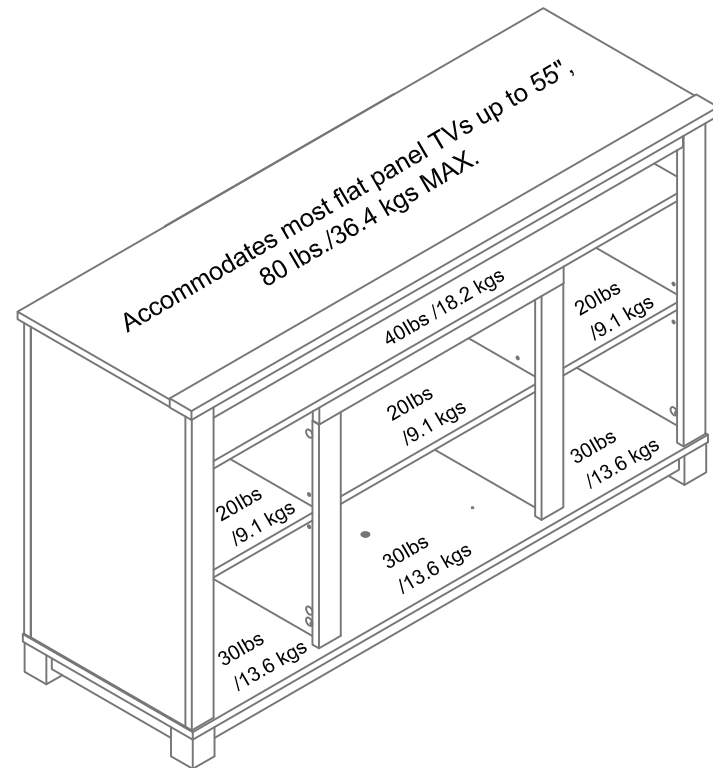

55" TV Stand & 55" Fireplace TV Stand

5229XXXCOM 2402XXXCOM

Wood Breakdown:
 PB:93.8% MDF:5%
 Total Storage:7.66cubic feet

Overall Product Size:
 47.6"W x 15.8"D x 28.5H
 120.9cm W x 40.2cm D x 72.5cm H

Maximum Weight Capacities
 Unit Weight: 34.6 kg

55" TV Stand & 55" Fireplace TV Stand

5229XXXCOM 2402XXXCOM

Wood Breakdown:
 PB:93.8% MDF:5%
 Total Storage:5.25cubic feet

Overall Product Size:
 47.6"W x 15.8"D x 28.5"H
 120.9cm W x 40.2cm D x 72.5cm H

Maximum Weight Capacities
 Unit Weight: 34.6 kg