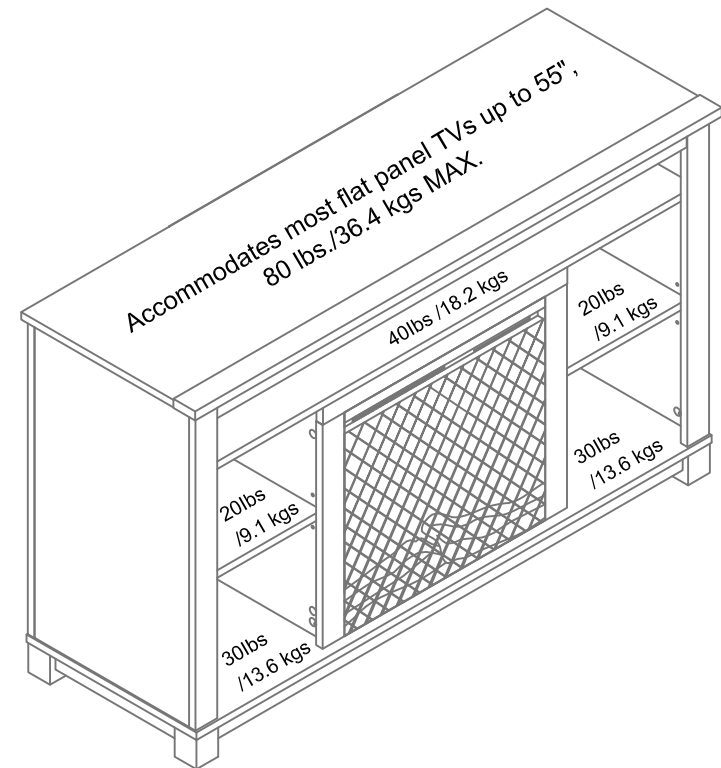

55" TV Stand & 55" Fireplace TV Stand

5229XXXCOM 2402XXXCOM

Wood Breakdown:
 PB:93.8% MDF:5%
 Total Storage:7.66cubic feet

Overall Product Size:
 47.6"W x 15.8"D x 28.5H
 120.9cm W x 40.2cm D x 72.5cm H

Maximum Weight Capacities
 Unit Weight: 34.6 kg

55" TV Stand & 55" Fireplace TV Stand

5229XXXCOM 2402XXXCOM

Wood Breakdown:
 PB:93.8% MDF:5%
 Total Storage:5.25cubic feet

Overall Product Size:
 47.6"W x 15.8"D x 28.5"H
 120.9cm W x 40.2cm D x 72.5cm H

Maximum Weight Capacities
 Unit Weight: 34.6 kg