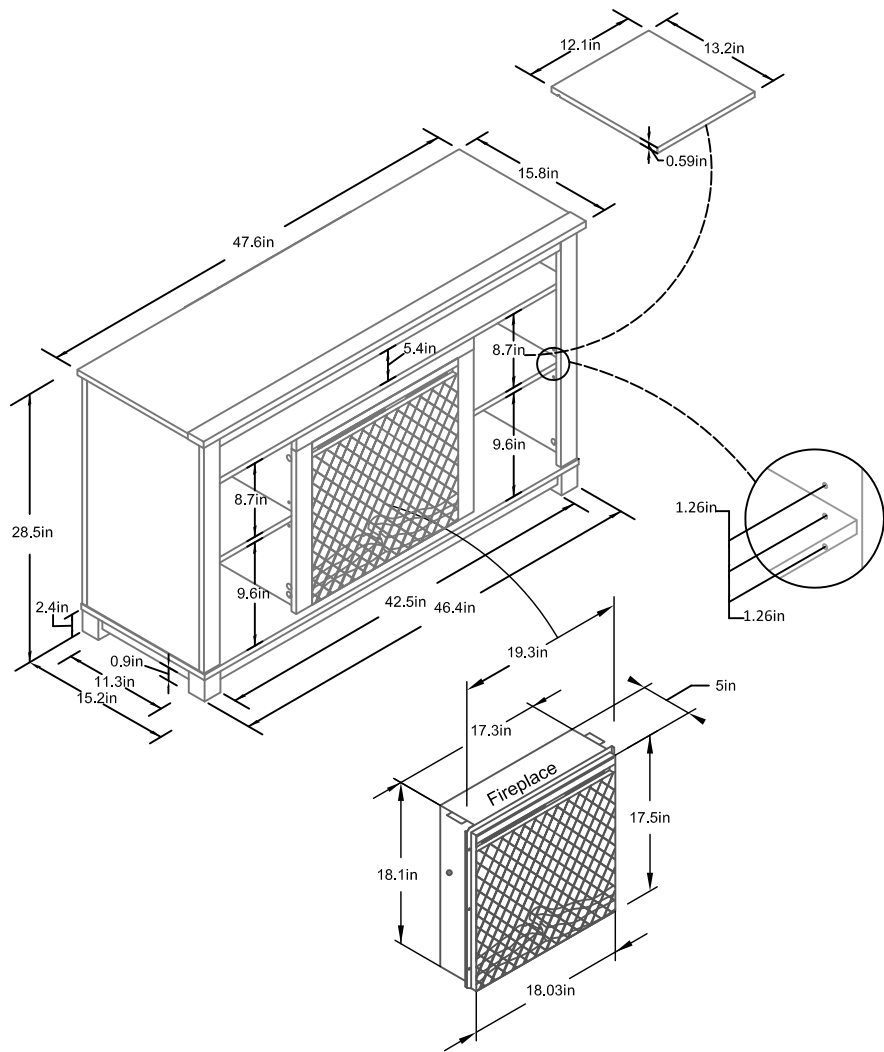

55" TV Stand & 55" Fireplace TV Stand

5229XXXCOM 2402XXXCOM

Wood Breakdown:
 PB:93.8% MDF:5%
 Total Storage:7.66cubic feet

Overall Product Size:
 47.6"W x 15.8"D x 28.5H
 120.9cm W x 40.2cm D x 72.5cm H

Maximum Weight Capacities
 Unit Weight: 34.6 kg

55" TV Stand & 55" Fireplace TV Stand

5229XXXCOM 2402XXXCOM

Wood Breakdown:
 PB:93.8% MDF:5%
 Total Storage:5.25cubic feet

Overall Product Size:
 47.6"W x 15.8"D x 28.5"H
 120.9cm W x 40.2cm D x 72.5cm H

Maximum Weight Capacities
 Unit Weight: 34.6 kg