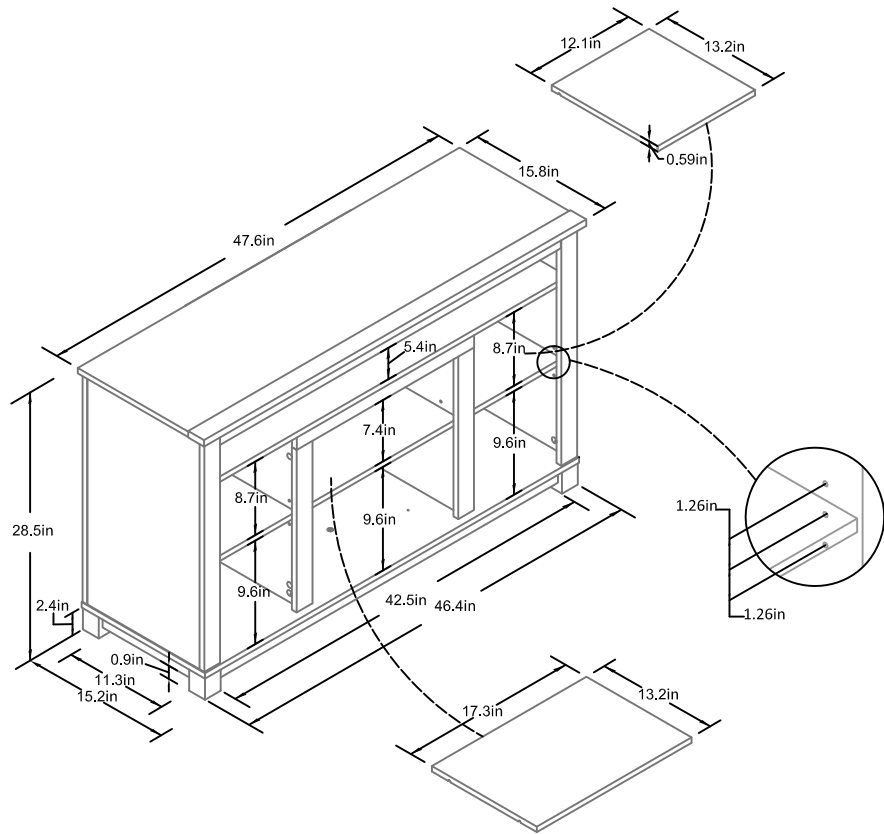

55" TV Stand & 55" Fireplace TV Stand

5229XXXCOM 2402XXXCOM

Wood Breakdown:
 PB:93.8% MDF:5%
 Total Storage:7.66cubic feet

Overall Product Size:
 47.6"W x 15.8"D x 28.5H
 120.9cm W x 40.2cm D x 72.5cm H

Maximum Weight Capacities
 Unit Weight: 34.6 kg

55" TV Stand & 55" Fireplace TV Stand

5229XXXCOM 2402XXXCOM

Wood Breakdown:
 PB:93.8% MDF:5%
 Total Storage:5.25cubic feet

Overall Product Size:
 47.6"W x 15.8"D x 28.5"H
 120.9cm W x 40.2cm D x 72.5cm H

Maximum Weight Capacities
 Unit Weight: 34.6 kg